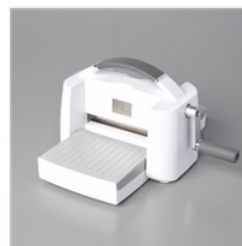

Pool Party
Stampin' Blends
Combo Pack -
154894

Crumb Cake
Stampin' Blends
Combo Pack -
154882

Parakeet Party
Stampin' Blends
Combo Pack -
159220

Fun Flowers Resin
Shapes - 159123

Stampin' Seal -
152813

Mini Stampin'
Dimensionals -
144108

Paper Snips
Scissors - 103579

Take Your Pick -
144107

Rectangle Stitched
Dies - 151820

Stampin' Cut &
Emboss Machine -
149653